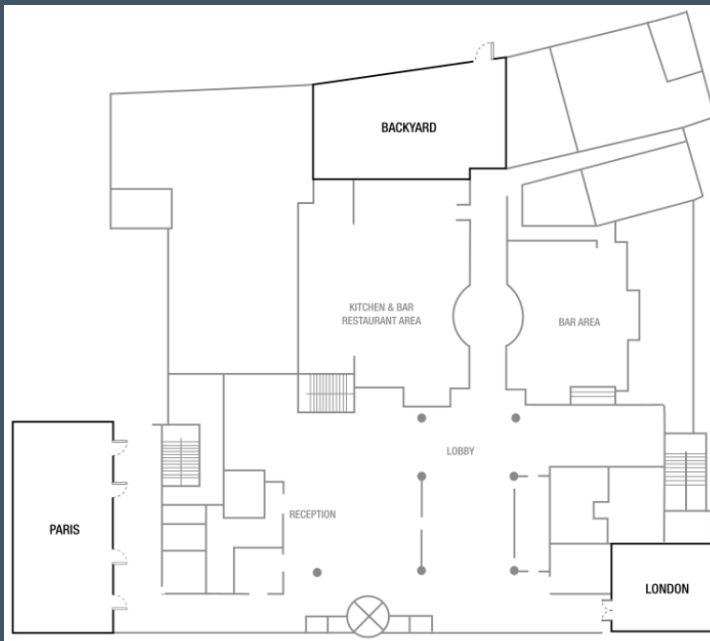

ACCOMMODATION

- ❖ 191 Guest Rooms, including:
48 Twin Rooms & 3 Suites

CONFERENCE

- ❖ 11 meeting rooms
- ❖ Max. capacity: 320 people in theater style
- ❖ Daylight in all meeting rooms
- ❖ Dedicated Event Planner on site

FACILITIES

- ❖ 24-hour fitness with sauna
- ❖ 46 underground parking spaces

RESTAURANT

- ❖ **Kitchen & Bar:** Our delicious restaurant offering local dishes and international favorites!
- ❖ Summer terrace

ACCESSIBILITY

- ❖ Located close to NATO Headquarter
- ❖ 8 min drive to Brussels International Airport

FLOOR PLAN

MEETING ROOM CAPACITY

	Dimensions (M) (LxWxH)	Area (Sq ft)	Theatre	School	Conference	U-Shape	Reception	Banquet
Athens (I+II)	20x12x2.8	245	270	144	-	78	245	170
Athens I	12x12x2.8	145	150	80	-	57	145	100
Athens II	8x12x2.8	100	80	60	24	39	100	70
Antwerp	13x7.5x2.8	97	80	63	24	36	70	70
Barcelona	8x8x2.8	60	50	36	16	24	60	30
Atlanta	8x8x2.8	60	50	36	16	24	60	30
Seoul	8x8x2.8	60	50	36	16	24	60	30
Sydney	8x8x2.8	60	50	36	16	24	60	30
Stockholm	7x4x2.8	26	-	-	10	-	-	-
Amsterdam	7x4x2.8	26	-	-	10	-	-	-
Paris	16.5x8x3.6	127	120	54	-	45	120	100
London	7.5x7x3.6	52	30	24	16	20	60	-