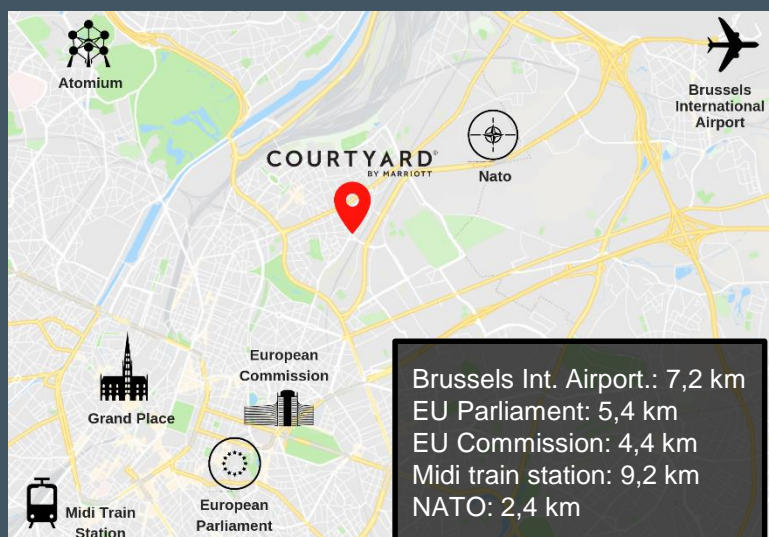

ACCESSIBILITY

- ❖ Located close to NATO Headquarter
- ❖ 8 min drive to Brussels International Airport

FLOOR PLAN

MEETING ROOM CAPACITY

	Dimensions (M) (LxWxH)	Area (Sq ft)	Theatre	School	Conference	U-Shape	Reception	Banquet
Athens (I+II)	20x12x2.8	245	270	144	-	78	245	170
Athens I	12x12x2.8	145	150	80	-	57	145	100
Athens II	8x12x2.8	100	80	60	24	39	100	70
Antwerp	13x7.5x2.8	97	80	63	24	36	70	70
Barcelona	8x8x2.8	60	50	36	16	24	60	30
Atlanta	8x8x2.8	60	50	36	16	24	60	30
Seoul	8x8x2.8	60	50	36	16	24	60	30
Sydney	8x8x2.8	60	50	36	16	24	60	30
Stockholm	7x4x2.8	26	-	-	10	-	-	-
Amsterdam	7x4x2.8	26	-	-	10	-	-	-
Paris	16.5x8x3.6	127	120	54	-	45	120	100
London	7.5x7x3.6	52	30	24	16	20	60	-